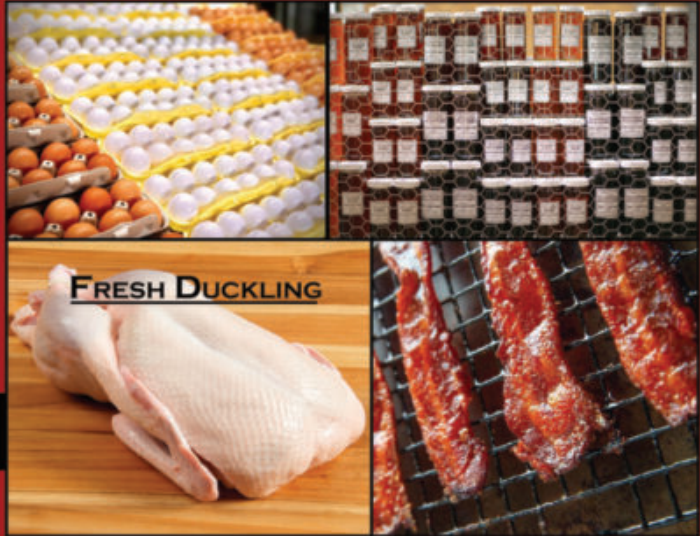

FRESH FROM THE FARM! SINCE 1925

LOCATION:
SOULARD FARMERS MARKET
730 CARROLL STREET
ST. LOUIS, MO 63104
STAND # 13 - 17
618.798.1131

FRIDAYS 9AM - 2PM
SATURDAYS 7AM - 3PM

FRESH POULTRY • FRESH EGGS
REAL HICKORY SMOKED MEATS

FRESH COUNTRY BUTTER, RAW HONEY & MUCH MORE!

LIKE US FOR ALL EXCLUSIVE OFFERS
FACEBOOK.COM/HARRFAMILYFARMS

FRESH DUCKLING

10LBS

GROUND CHUCK

\$49

ONE COUPON, PER CUSTOMER, PER DAY. NOT VALID WITH ANY OTHER COUPON
OR ANY OTHER PROMOTION. SOME RESTRICTIONS APPLY.
FIRST COME, FIRST SERVE, WHILE SUPPLIES LAST. USE BEFORE 12/31/2020

FRESH CHICKEN COMBO \$55

5LBS CHICKEN BREAST
5LBS CHICKEN WINGS
2 FRESH FRYERS
3LBS CHICKEN TENDERS

ONE COUPON, PER CUSTOMER, PER DAY. NOT VALID WITH ANY OTHER COUPON
OR ANY OTHER PROMOTION. SOME RESTRICTIONS APPLY.
FIRST COME, FIRST SERVE, WHILE SUPPLIES LAST. USE BEFORE 12/31/2020